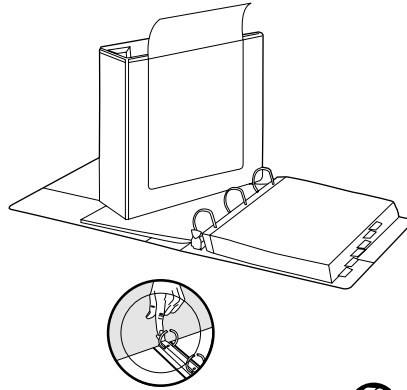

### EASYOPEN® EXTRA WIDE CLEARVUE™ Slant-D® Ring

- Extra wide covers allow you to index items in sheet protectors
- No-pinch ring opens, closes and locks with one touch
- "Ease-of-Use" Commendation from the Arthritis Foundation
- Slant-D® rings hold 25% more than standard round ring
- Clear overlay holds custom title sheets
- FREE online templates at [www.cardinalbrands.com](http://www.cardinalbrands.com)
- Recycled content 45% by material weight
- Sheet lifter included

ITEM NUMBER	ID NO 83086 UPC	COLOR	CTN WT LBS	CTN CUBE	CTN QTY	MIN ORD QTY	U O M
<b>1" CAPACITY, 9 3/4" X 11" SHEET SIZE (W X H)</b>							
13300	13300 8	White	16.0	0.9	12	12	EA
<b>1 1/2" CAPACITY, 9 3/4" X 11" SHEET SIZE (W X H)</b>							
13310	13310 7	White	18.3	1.2	12	12	EA
<b>2" CAPACITY, 9 3/4" X 11" SHEET SIZE (W X H)</b>							
13320	13320 6	White	19.7	1.7	12	12	EA
<b>3" CAPACITY, 9 3/4" X 11" SHEET SIZE (W X H)</b>							
13330	13330 5	White	12.7	1.1	6	6	EA