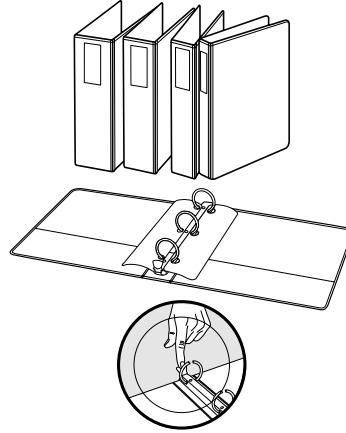

ROUND RING REFERENCE BINDERS

(Active Use)

EASYOPEN® Locking Round Ring Binders

- Opens and closes with just the touch of one finger
- "Ease-of-Use" Commendation from Arthritis Foundation
- Safer and easier to use than any other ring metal
- No more pinched fingers
- Lock engages instantly when closed, eliminating the two-step and two-handed operation
- No more scratched desks or bookshelves from triggers that don't close up
- Contrasting black lining provides professional look
- Horizontal pockets inside front and back covers
- Two curved poly sheet lifters included on 1½" – 3" capacities
- Label holders on every binder
- Recycled content: 44% by material weight

ITEM NUMBER	ID NO 83086 UPC	COLOR	CTN	CTN	CTN	MIN	U
			WT LBS	CUBE	QTY	ORD QTY	O M
1" CAPACITY, 8½" X 11" SHEET SIZE (W X H)							
18812	18812 1	Black	13.4	1.0	12	12	EA
18813	18813 8	Navy	13.4	1.0	12	12	EA
18816	18816 9	Maroon	13.4	1.0	12	12	EA
18817	18817 6	Medium Blue	13.4	1.0	12	12	EA
18818	18818 3	Red	13.4	1.0	12	12	EA
1½" CAPACITY, 8½" X 11" SHEET SIZE (W X H)							
18822	18822 0	Black	14.4	1.2	12	12	EA
18823	18823 7	Navy	14.4	1.2	12	12	EA
18826	18826 8	Maroon	14.4	1.2	12	12	EA
18827	18827 5	Medium Blue	14.4	1.2	12	12	EA
18828	18828 2	Red	14.4	1.2	12	12	EA
2" CAPACITY, 8½" X 11" SHEET SIZE (W X H)							
18832	18832 9	Black	16.8	1.7	12	12	EA
18833	18833 6	Navy	16.8	1.7	12	12	EA
18836	18836 7	Maroon	16.8	1.7	12	12	EA
18837	18837 4	Medium Blue	16.8	1.7	12	12	EA
18838	18838 1	Red	16.8	1.7	12	12	EA
3" CAPACITY, 8½" X 11" SHEET SIZE (W X H)							
18842	18842 8	Black	10.7	1.0	6	6	EA
18843	18843 5	Navy	10.7	1.0	6	6	EA
18846	18846 6	Maroon	10.7	1.0	6	6	EA
18847	18847 3	Medium Blue	10.7	1.0	6	6	EA
18848	18848 0	Red	10.7	1.0	6	6	EA