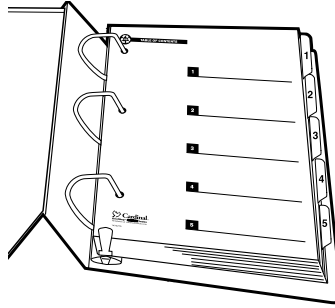

BINDER INDEXES & POCKETS

ONESTEP® 100% PCW RECYCLED Index System

- Made from 100% post consumer recycled content
- Paper is manufactured with wind generated electricity
- Multiple index sets are fast and easy.
- Use standard office copier, laser or inkjet printer to print content titles onto OneStep Table of Content Sheets (provided)
- Numerical tabs correspond to content sheet numbers.
- Mylar®-reinforced tabs and binding edges.
- Use with 11" x 8 ½" sheets.

ITEM NUMBER	ID NO 83086 UPC	COLOR	CTN	CTN	CTN	MIN	U	
			WT LBS	CUBE	QTY	ORD QTY	O M	
8½" X 11" SHEET SIZE (W X H)								
70518	70518	2	5 Tab, Multi-color	25.1	0.9	144	24	EA
70818	70818	3	8 Tab, Multi-color	35.9	1.3	144	24	EA
71018	71018	6	10 Tab, Multi-color	41.3	1.3	144	24	EA
71218	71218	0	12 Tab, Multi-color	49.1	1.8	144	24	EA
71518	71518	1	15 Tab, Multi-color	58.9	1.8	144	24	EA